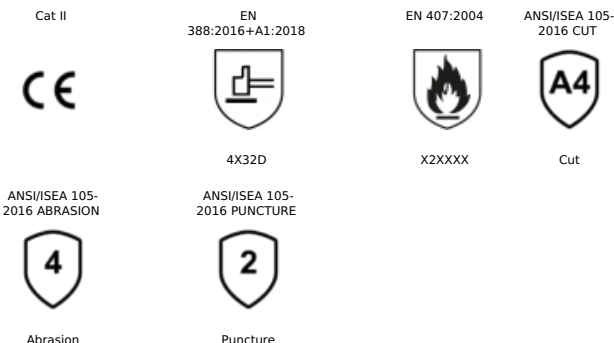

SHOWA 4568

ANSI CUT LEVEL A4 Combining a DuPont™ Kevlar® cut-resistant liner and sponge nitrile palm coating, the 4568 cut protection glove is engineered to endure. This glove offers cut, abrasion, and flame resistance without sacrificing comfort. Its sponge palm coating and Zorb-IT® oil grip ensure optimum precision when working in wet or greasy environments. A seamless knit reduces irritation and the elasticated, form-fitting design prevents dirt from entering.

BENEFITS

- Seamless knit
- Form-fitting
- Cut-resistant
- Abrasion-resistant
- Flame-resistant
- Breathable
- Robust grip
- Lightweight
- Increased visibility

FEATURES

- Liner made with Kevlar®
- Ergonomic
- Foam nitrile palm dip
- Foam grip
- Elasticated wrist cuff
- Zorb-IT® oil grip
- Fluorescent

SHOWA International | 579 Edison Street, Menlo, GA 30731, USA | showagroup.com |

USA@SHOWAGroup.com

© SHOWA GROUP 2024 | All rights reserved

NORMS & CERTIFICATES

PACKAGING

- Pair per polybag: 12
- Polybags per case: 6
- Pair per case: 72

COATING

- Nitrile

LINERS

- Cut resistant - Kevlar

SIZES

7/M | 8/L | 9/XL | 10/XXL

COLOUR

- Yellow